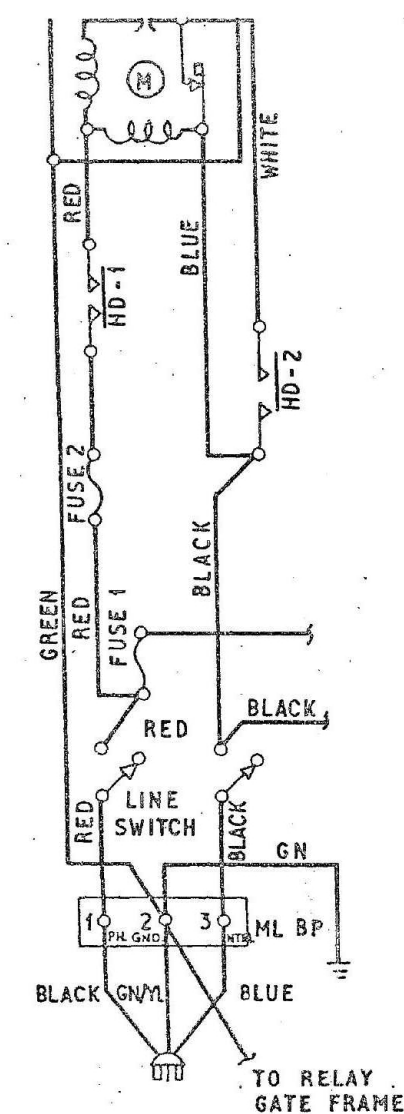

IBM WIRING DIAGRAM

336001-H
SORTER (NUMERIC)
TYPE O83

Handwritten: Mill for March 1954

NOTE:-
PRIMARY WIRING IS COLOUR CODED
AS ABOVE AND NOT AS SHOWN ON
SHEET IA OF WIRING DIAGRAM
AT TC: 62350