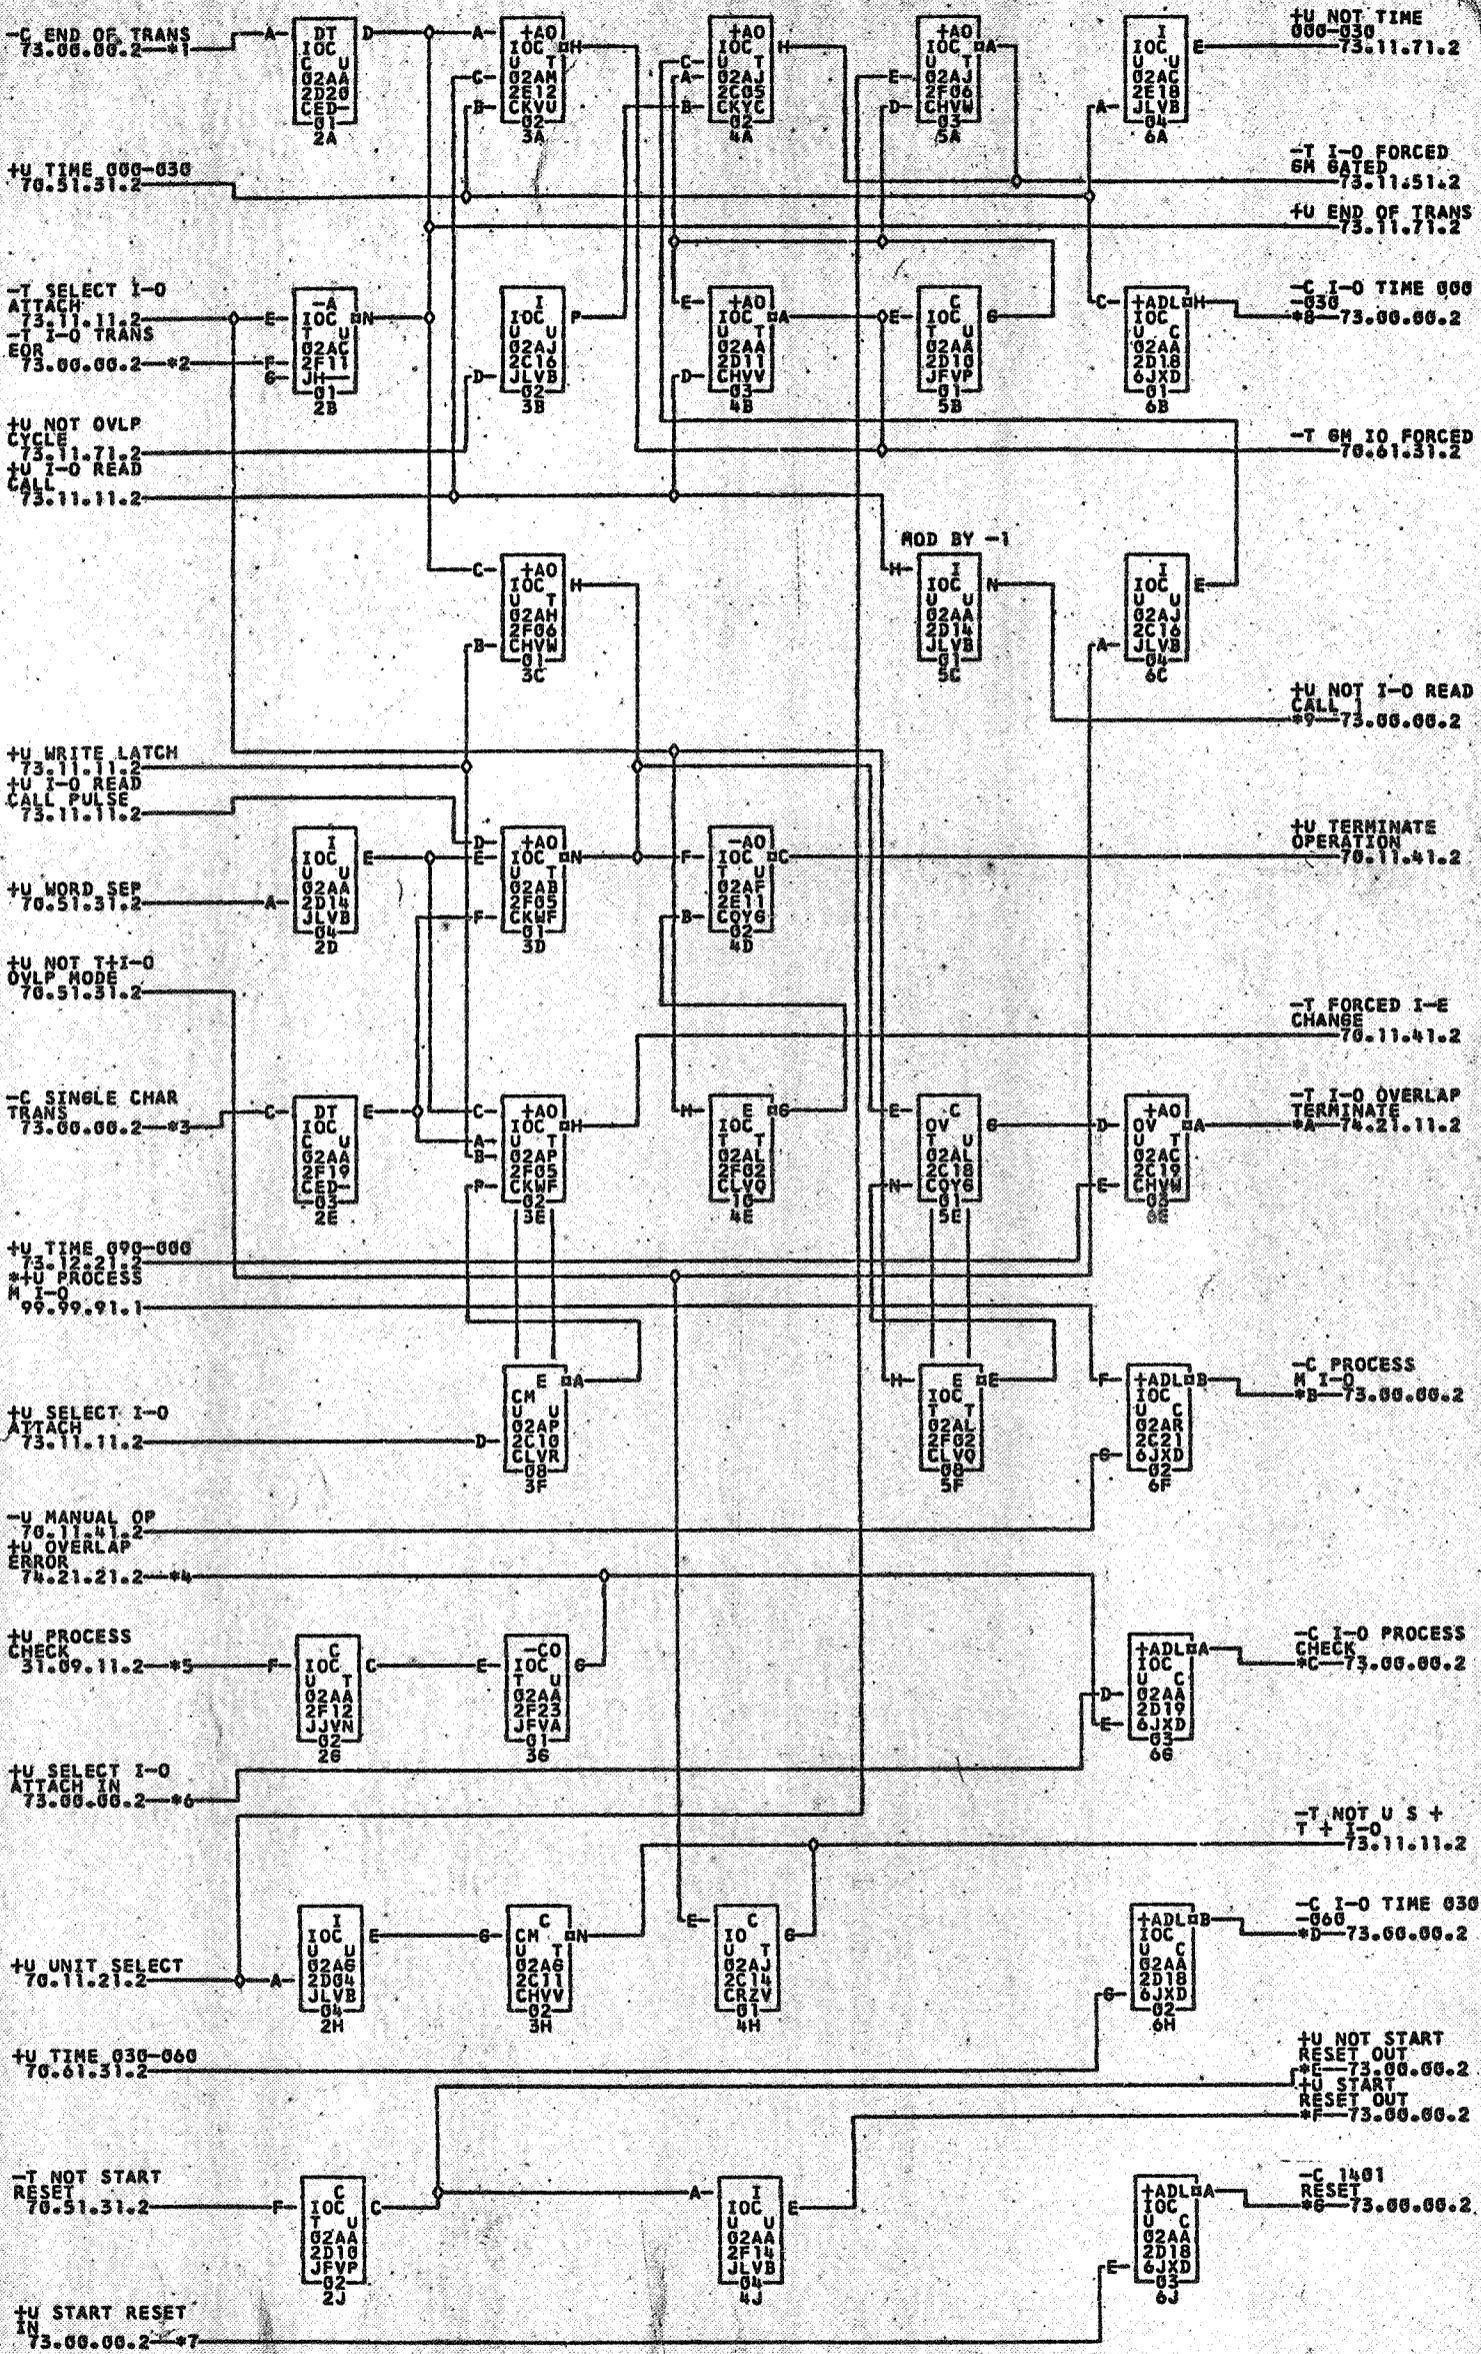

0724257

I-O SELECT CONTROL

1401 IO

73.11.31.2

TAG DATE

O 12.11.63
TA 604A
R 5.8.64
TA 704A

- *1-02TD-091
- *2-02A2F25C
- *3-02TD-082
- *4-02A2B23F
- *4-02A2A25L
- *5-02TD-012
- *5-02A2E23N
- *6-02A2E26L
- *6-02A2F26L
- *6-02TD-022
- *6-02A2F25F
- *7-02TD-038
- *7-02TD-021
- *7-02A2E24N
- *8-02A2E26J
- *8-02A2F26J
- *8-02TD-021
- *8-02A2B23A
- *8-02B1D03A
- *9-02A2E24J
- *9-02A2E26H
- *9-02TD-095
- *9-02A2E26H
- *9-02TD-103
- *A-02A2F25E
- *A-02A2F25E
- *A-02TD-039
- *A-02A2E26K
- *A-02TD-084

COMMENTS
SIGNALS PRECEDED BY AN ASTERISK
INDICATE DIRECT CABLE EXPANSION

TAG DATE	E.C. NO.	TAG DATE	E.C. NO.	TAG DATE	E.C. NO.	TAG DATE	E.C. NO.
A 06-12-61	110320V	B 07-10-61	110324K	C 08-11-61	110324N	D 09-01-61	110324S
J 10-11-61	112235V	F 12-06-61	113422K	G 04-04-62	115278	H 07-17-62	116225S
E 08-21-62	110239V	K 10-23-62	116728	L 12-10-62	116749B	M 03-27-63	117238
N 06-05-63	117953	P 08-06-63	118306	O 09-16-63	118575B	R 12-11-63	118582