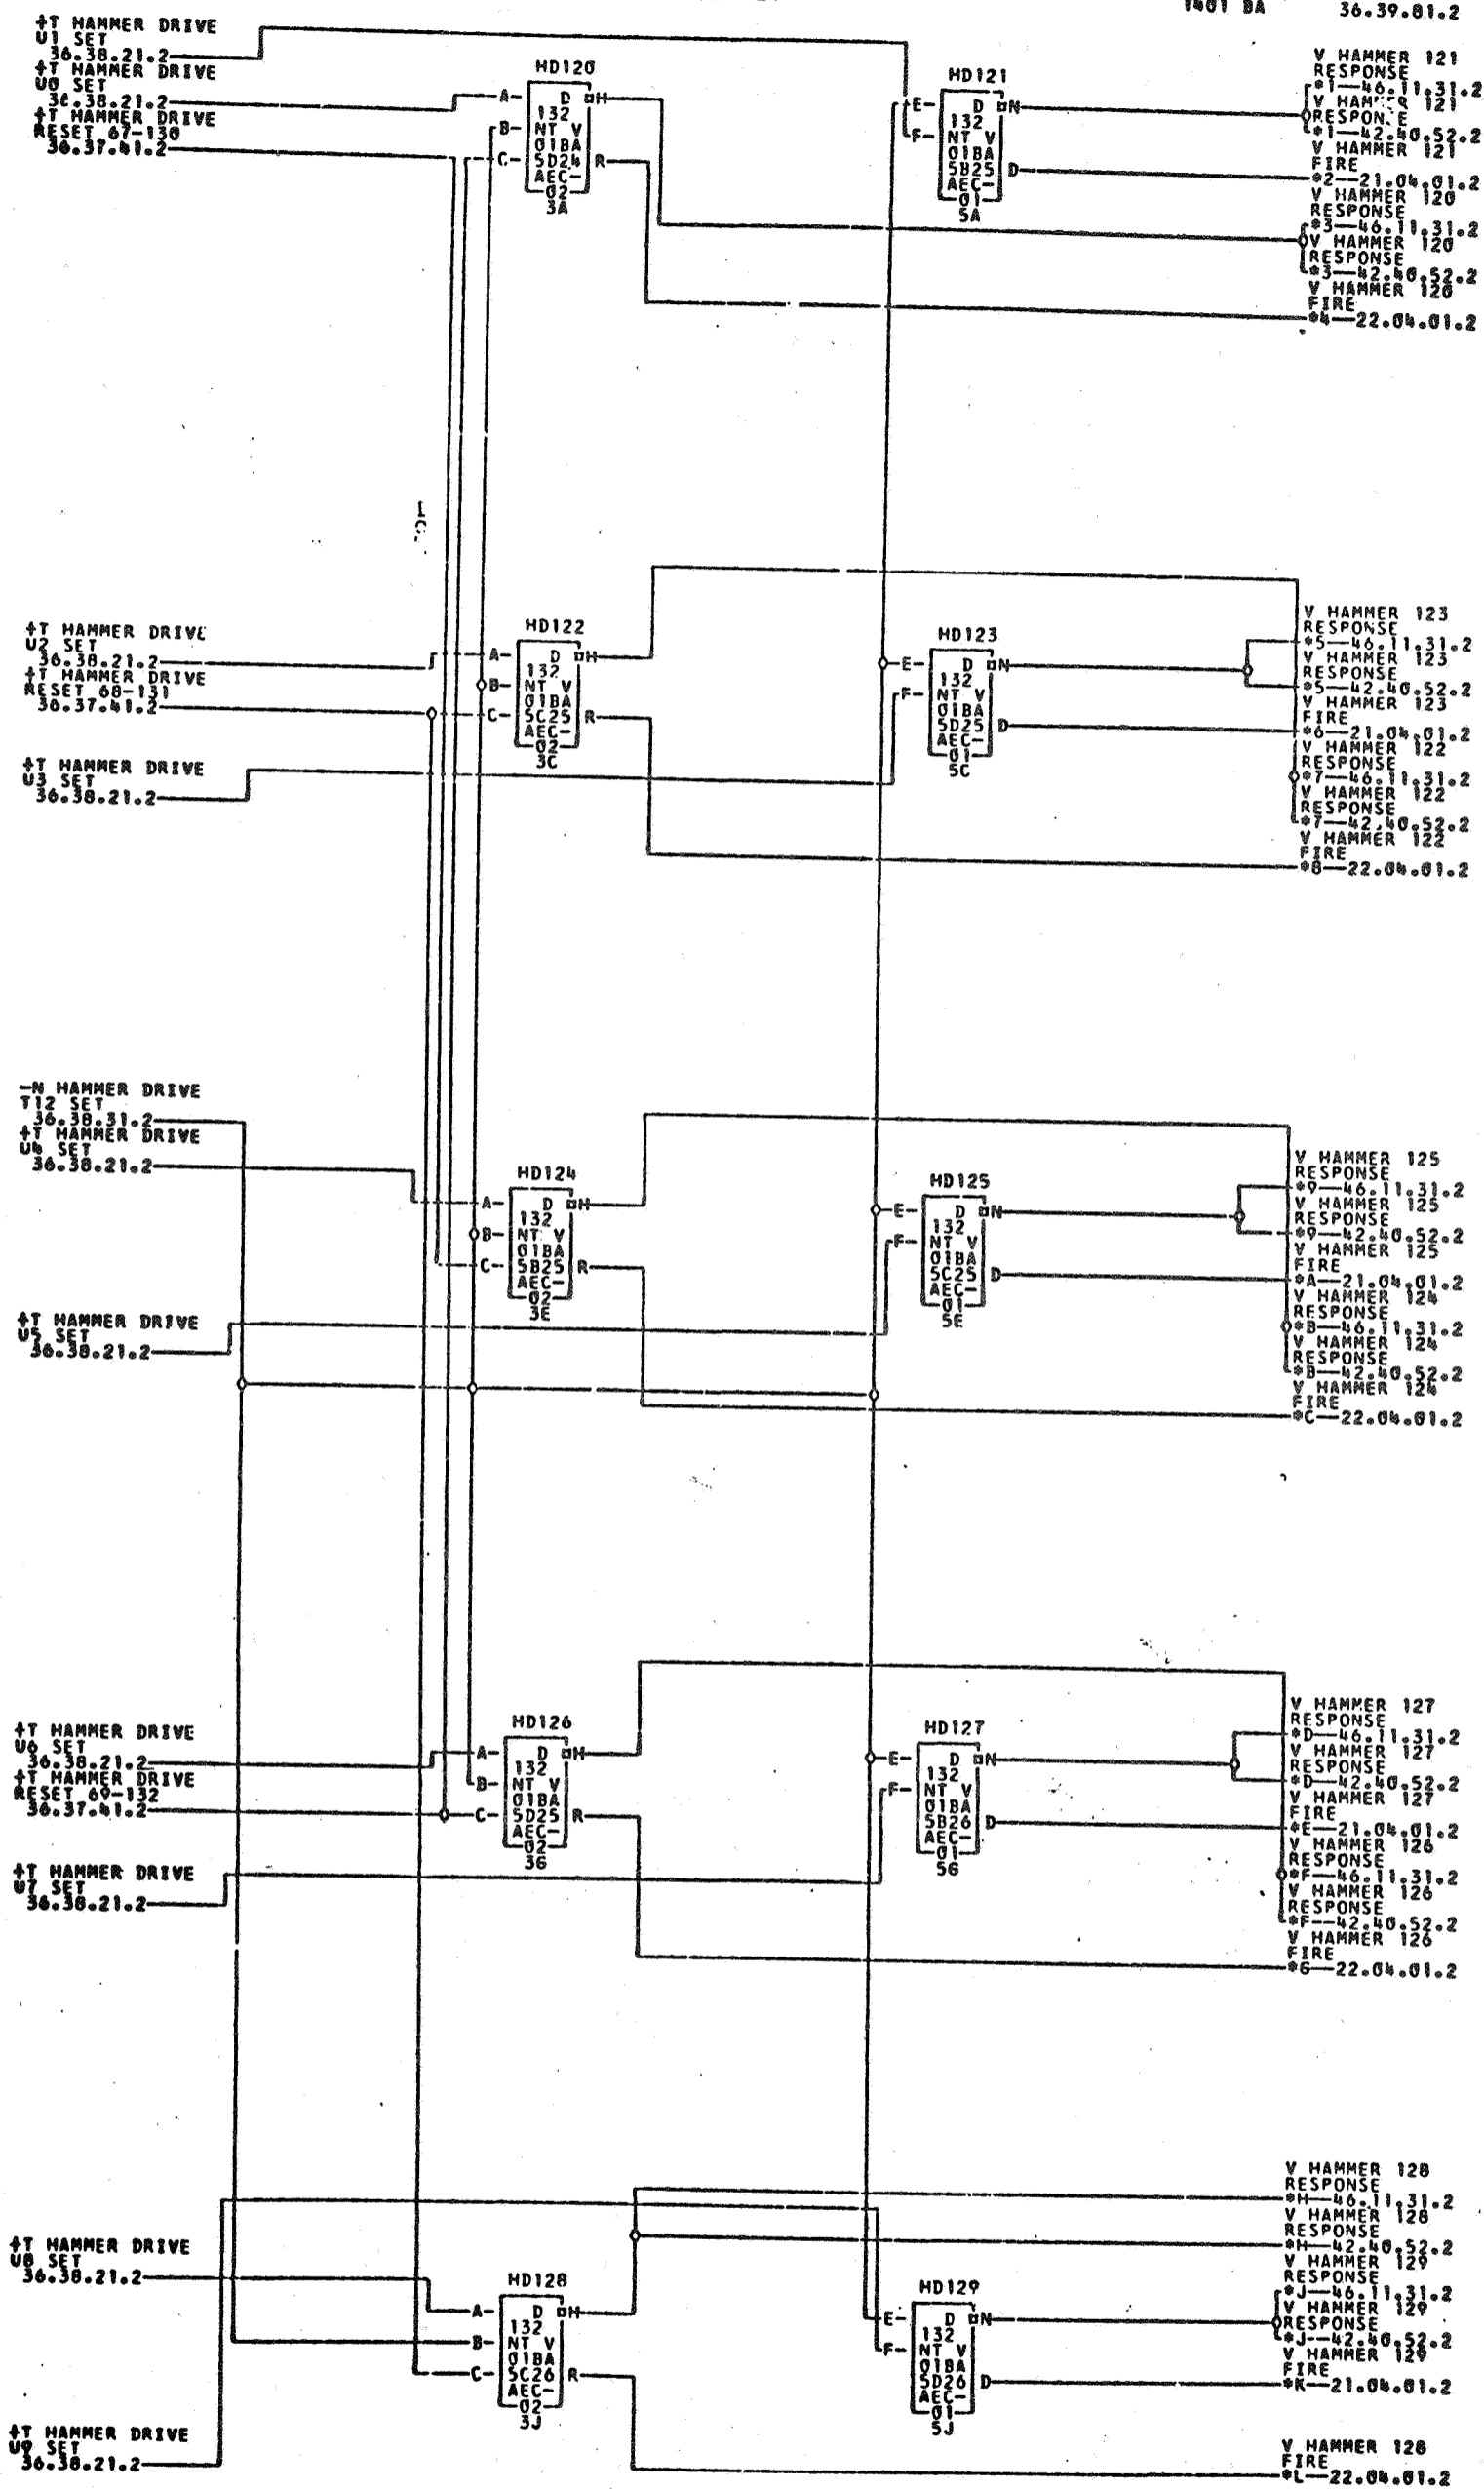

0722363

HAMMER DRIVE 120-129

1401 BA

36.39.01.2

TAG DATE

A 8.4.61
TA 37597A

B 12.3.63
TA 1775

- *1-01B5A1P
- *2-01B5A06N
- *3-01B5A20R
- *4-01B5A11H
- *5-01B5A16P
- *6-01B5A06P
- *7-01B5A15P
- *8-01B5A11H
- *9-01B5A18P
- *A-01B5A060
- *B-01B5A17P
- *C-01B5A11P
- *D-01B5A20P
- *E-01B5A06R
- *F-01B5A19P
- *G-01B5A110
- *H-01B5A21P
- *I-01B5A22P
- *J-01B5A22P
- *K-01B5A07A
- *L-01B5A11R

722363

COMMENTS
ADD D24 B25 C25 B26 C26 D26
FOR PRINT EXPAND 132 POSITIONS.

TAG DATE E.C.NO. TAG DATE E.C.NO. TAG DATE E.C.NO. TAG DATE E.C.NO.
A 10-01-60 109501J B 12-10-62 116749A