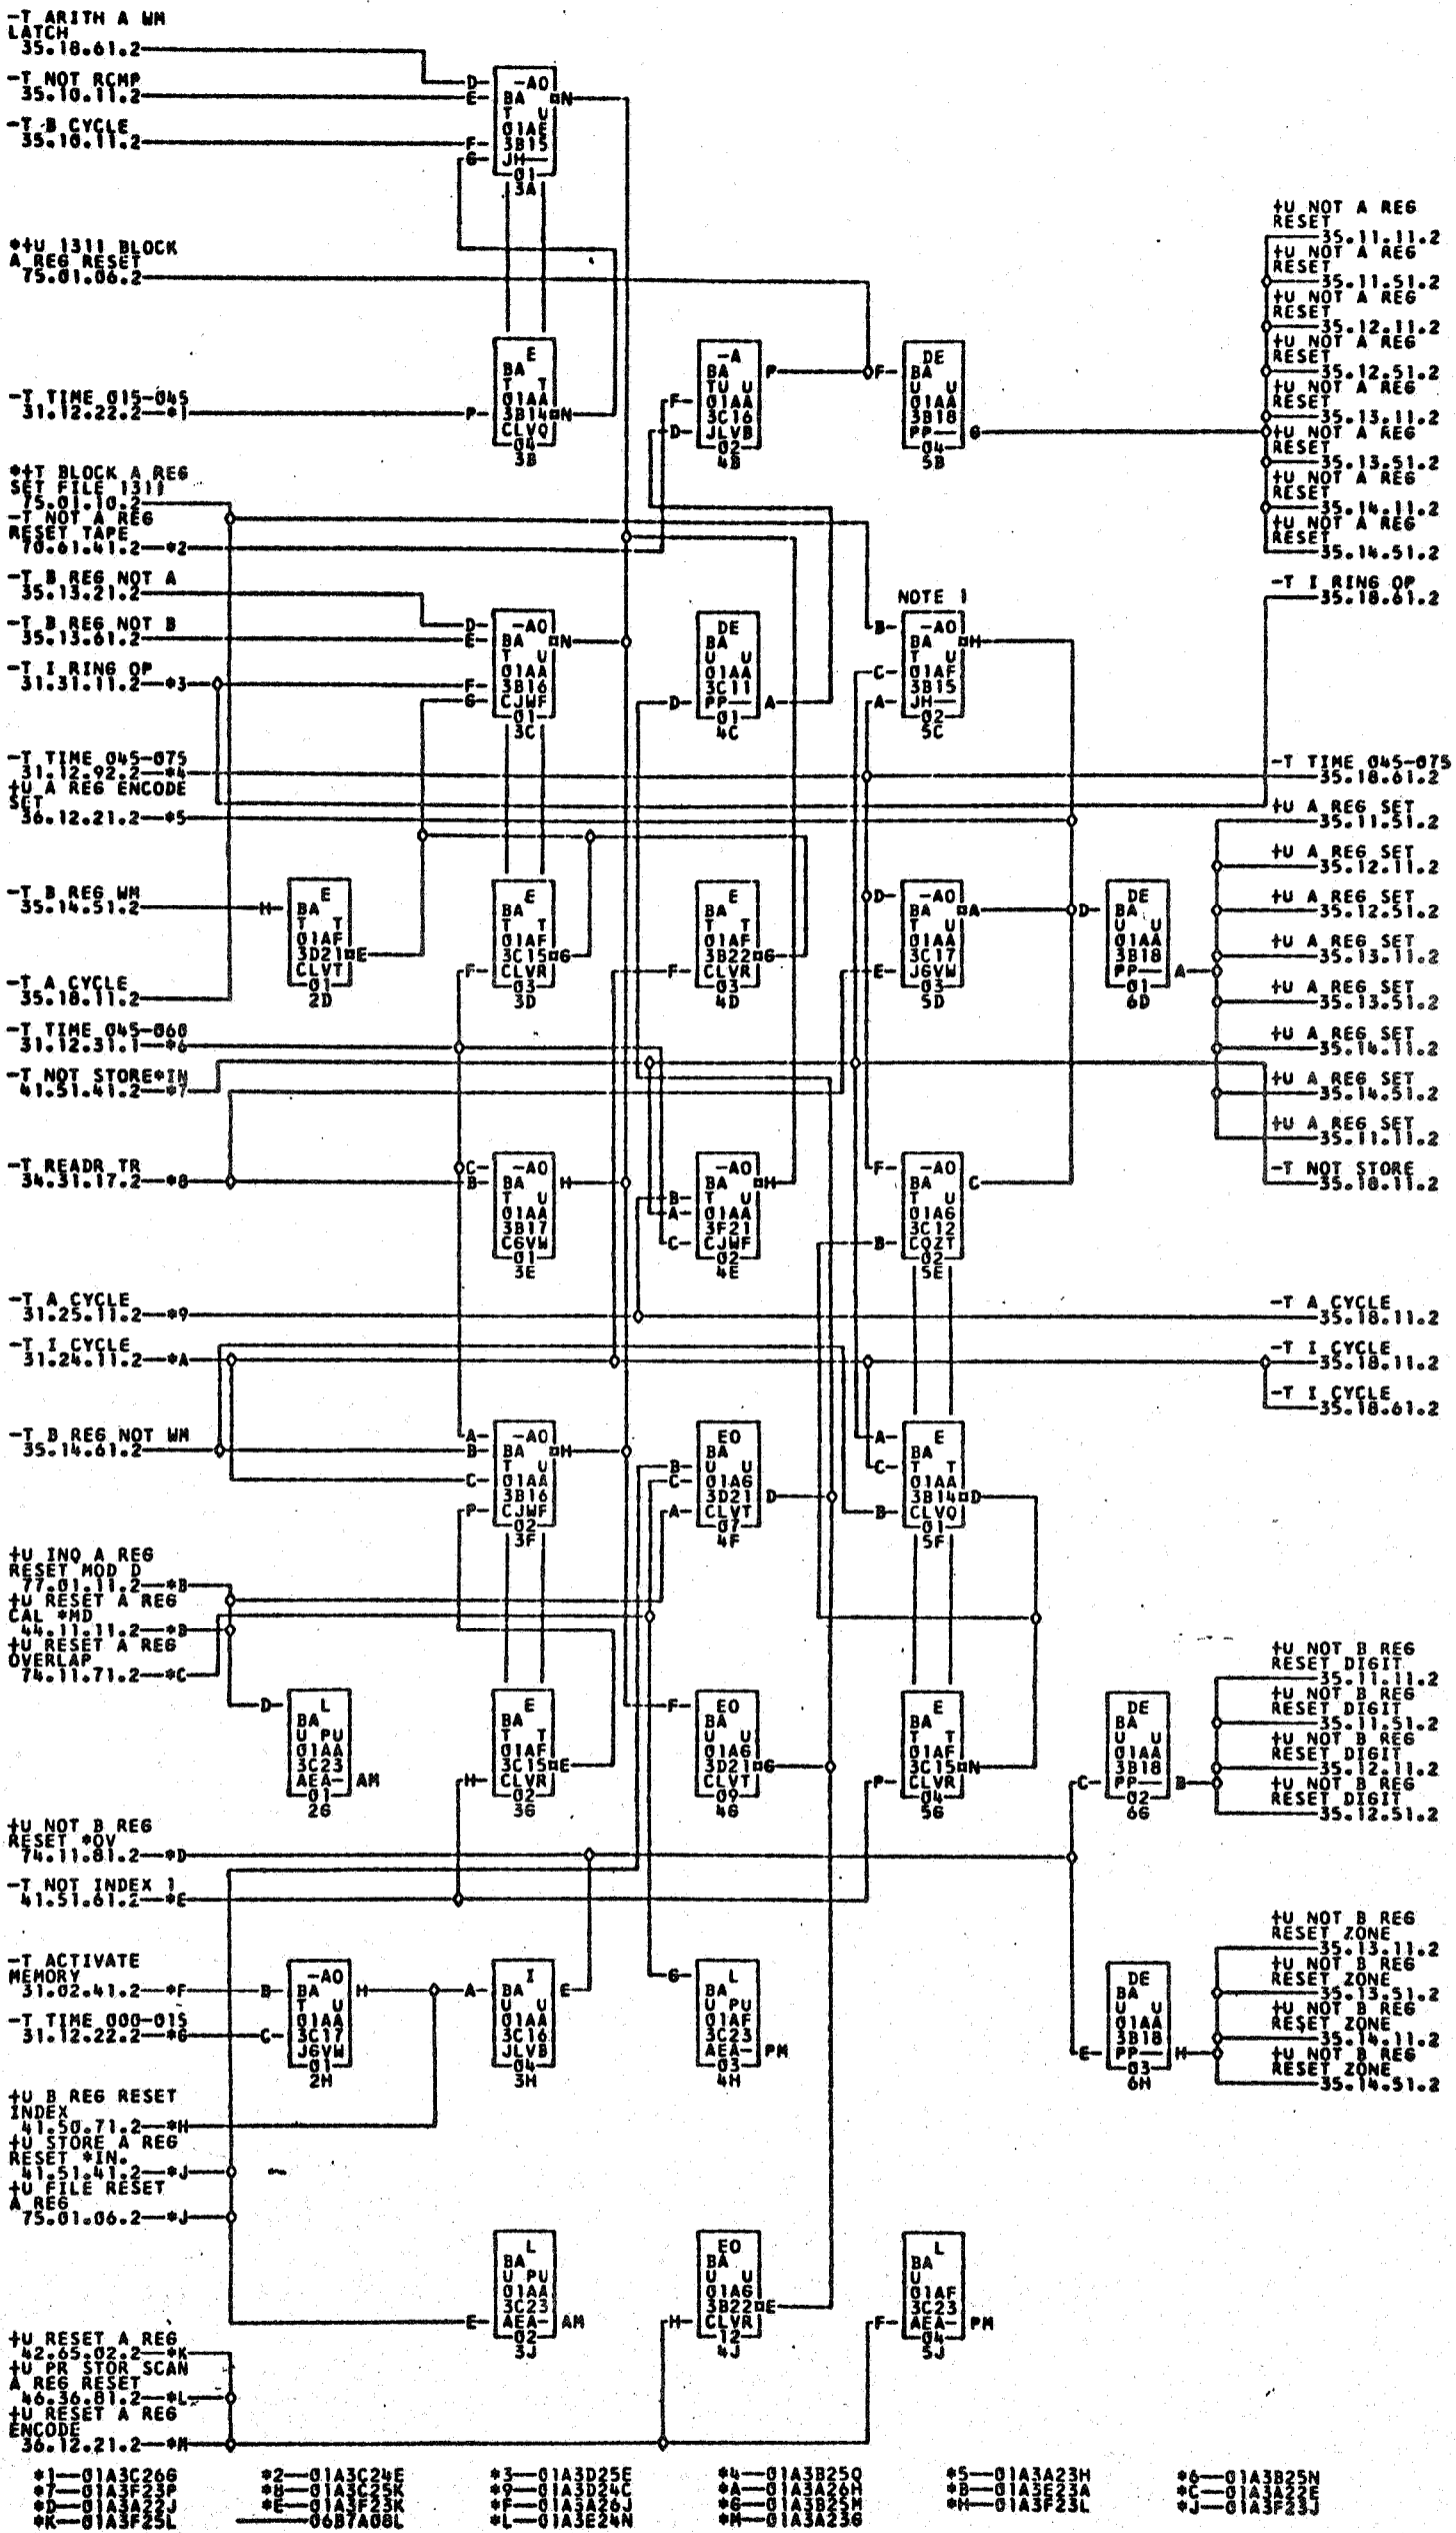

0728723

A+B REG SET AND RESET

1401 BA 35.10.51.2

TAG DATE

F 5.3.63
TA 1771A

G 28.8.63
TA 1917A

- #1-01A3C266
- #2-01A3C24E
- #3-01A3D25E
- #4-01A3B250
- #5-01A3A23H
- #6-01A3B25N
- #7-01A3F23P
- #8-01A3C25K
- #9-01A3D25C
- #A-01A3A23A
- #B-01A3A23E
- #C-01A3F23L
- #D-01A3A23J
- #E-01A3F23K
- #F-01A3A23M
- #G-01A3B23A
- #H-01A3A23L
- #I-01A3B23H
- #J-01A3F23J
- #K-01A3F25L
- #L-00B7A08L
- #M-01A3E24N
- #N-01A3A236

NOTE 1 A CYCLE SIGNAL IS REMOVED WITH 1311 FEATURE ATTACHED
 NOTE ASTERISK PRECEDING SIGNAL INDICATES DIRECT CABLE EXPANSION

TAG DATE	F.C.NO.	TAG DATE	F.C.NO.	TAG DATE	F.C.NO.	TAG DATE	F.C.NO.
A 12-15-61	113530	F 02-12-62	114242	C 04-04-62	114133	D 05-10-62	114144
E 07-17-62	114156	F 12-10-62	114177	G 06-04-63	114194		