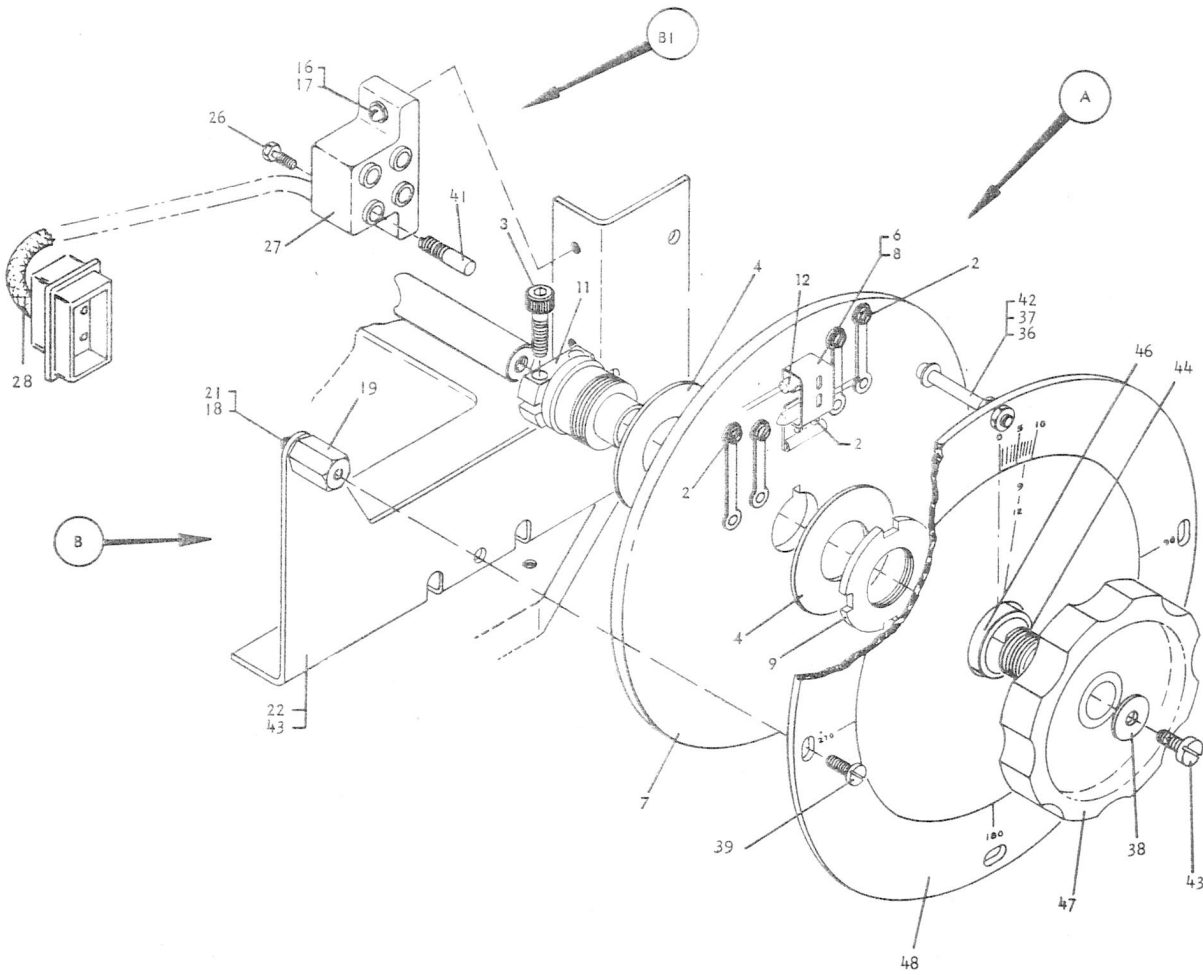

- A 602422 DISC ASM-TIMER
- 2 75983 SCREW LIGHT TERMINAL
- 3 129654 SCR TIMER HUB CLAMP
- 4 205086 WSHR-DISC RETAINING
- 6 205094 HLDR-LIGHT
- 7 205097 DISC ASM
- 8 205876 SHIELD-TIMER LIGHT BULB
- 9 257213 NUT DISC RETAINING
- 11 602363 HUB TIMER
- 12 610188 NEON LAMP ASM

- B 609786 TIMER BRACKET ASM
- 16 2031 SCREW BRUSH HOLDER
- 17 55901 LWASHER BRUSH HOLDER
- 18 60646 LWASHER DIAL MTG
- 19 113204 SPACER DIAL MTG
- 21 257189 NUT DIAL MTG
- 22 609052 MTG BRKT DYN TIMER
- B1 609688 HOLDER AND CABLE ASM
- 26 4473 SCREW HEX HD
- 27 206430 BRUSH HOLDER ASM
- 28 609689 CABLE ASM

1. PARTS NOT INCLUDED WITH ASSEMBLIES
2. 36 3550 WASHER DYN TIMER BUMPER
   - 37 3960 NUT DYNAMIC TIMER BUMPER
   - 38 120789 WASHER-CRANK MTG
   - 39 186759 SCREW-DIAL MTG
   - 41 205773 BRUSH-DYN TIMER
   - 42 255939 BUMPER ASM DYN TIMER
   - 43 32042 SCREW TIMER MTG
   - 44 442822 SPRING-TIMER
   - 46 602398 COVER-TIMER
   - 47 602400 CRANK ASM-DYN TIMER
   - 48 609554 DIAL-DYN TIMER